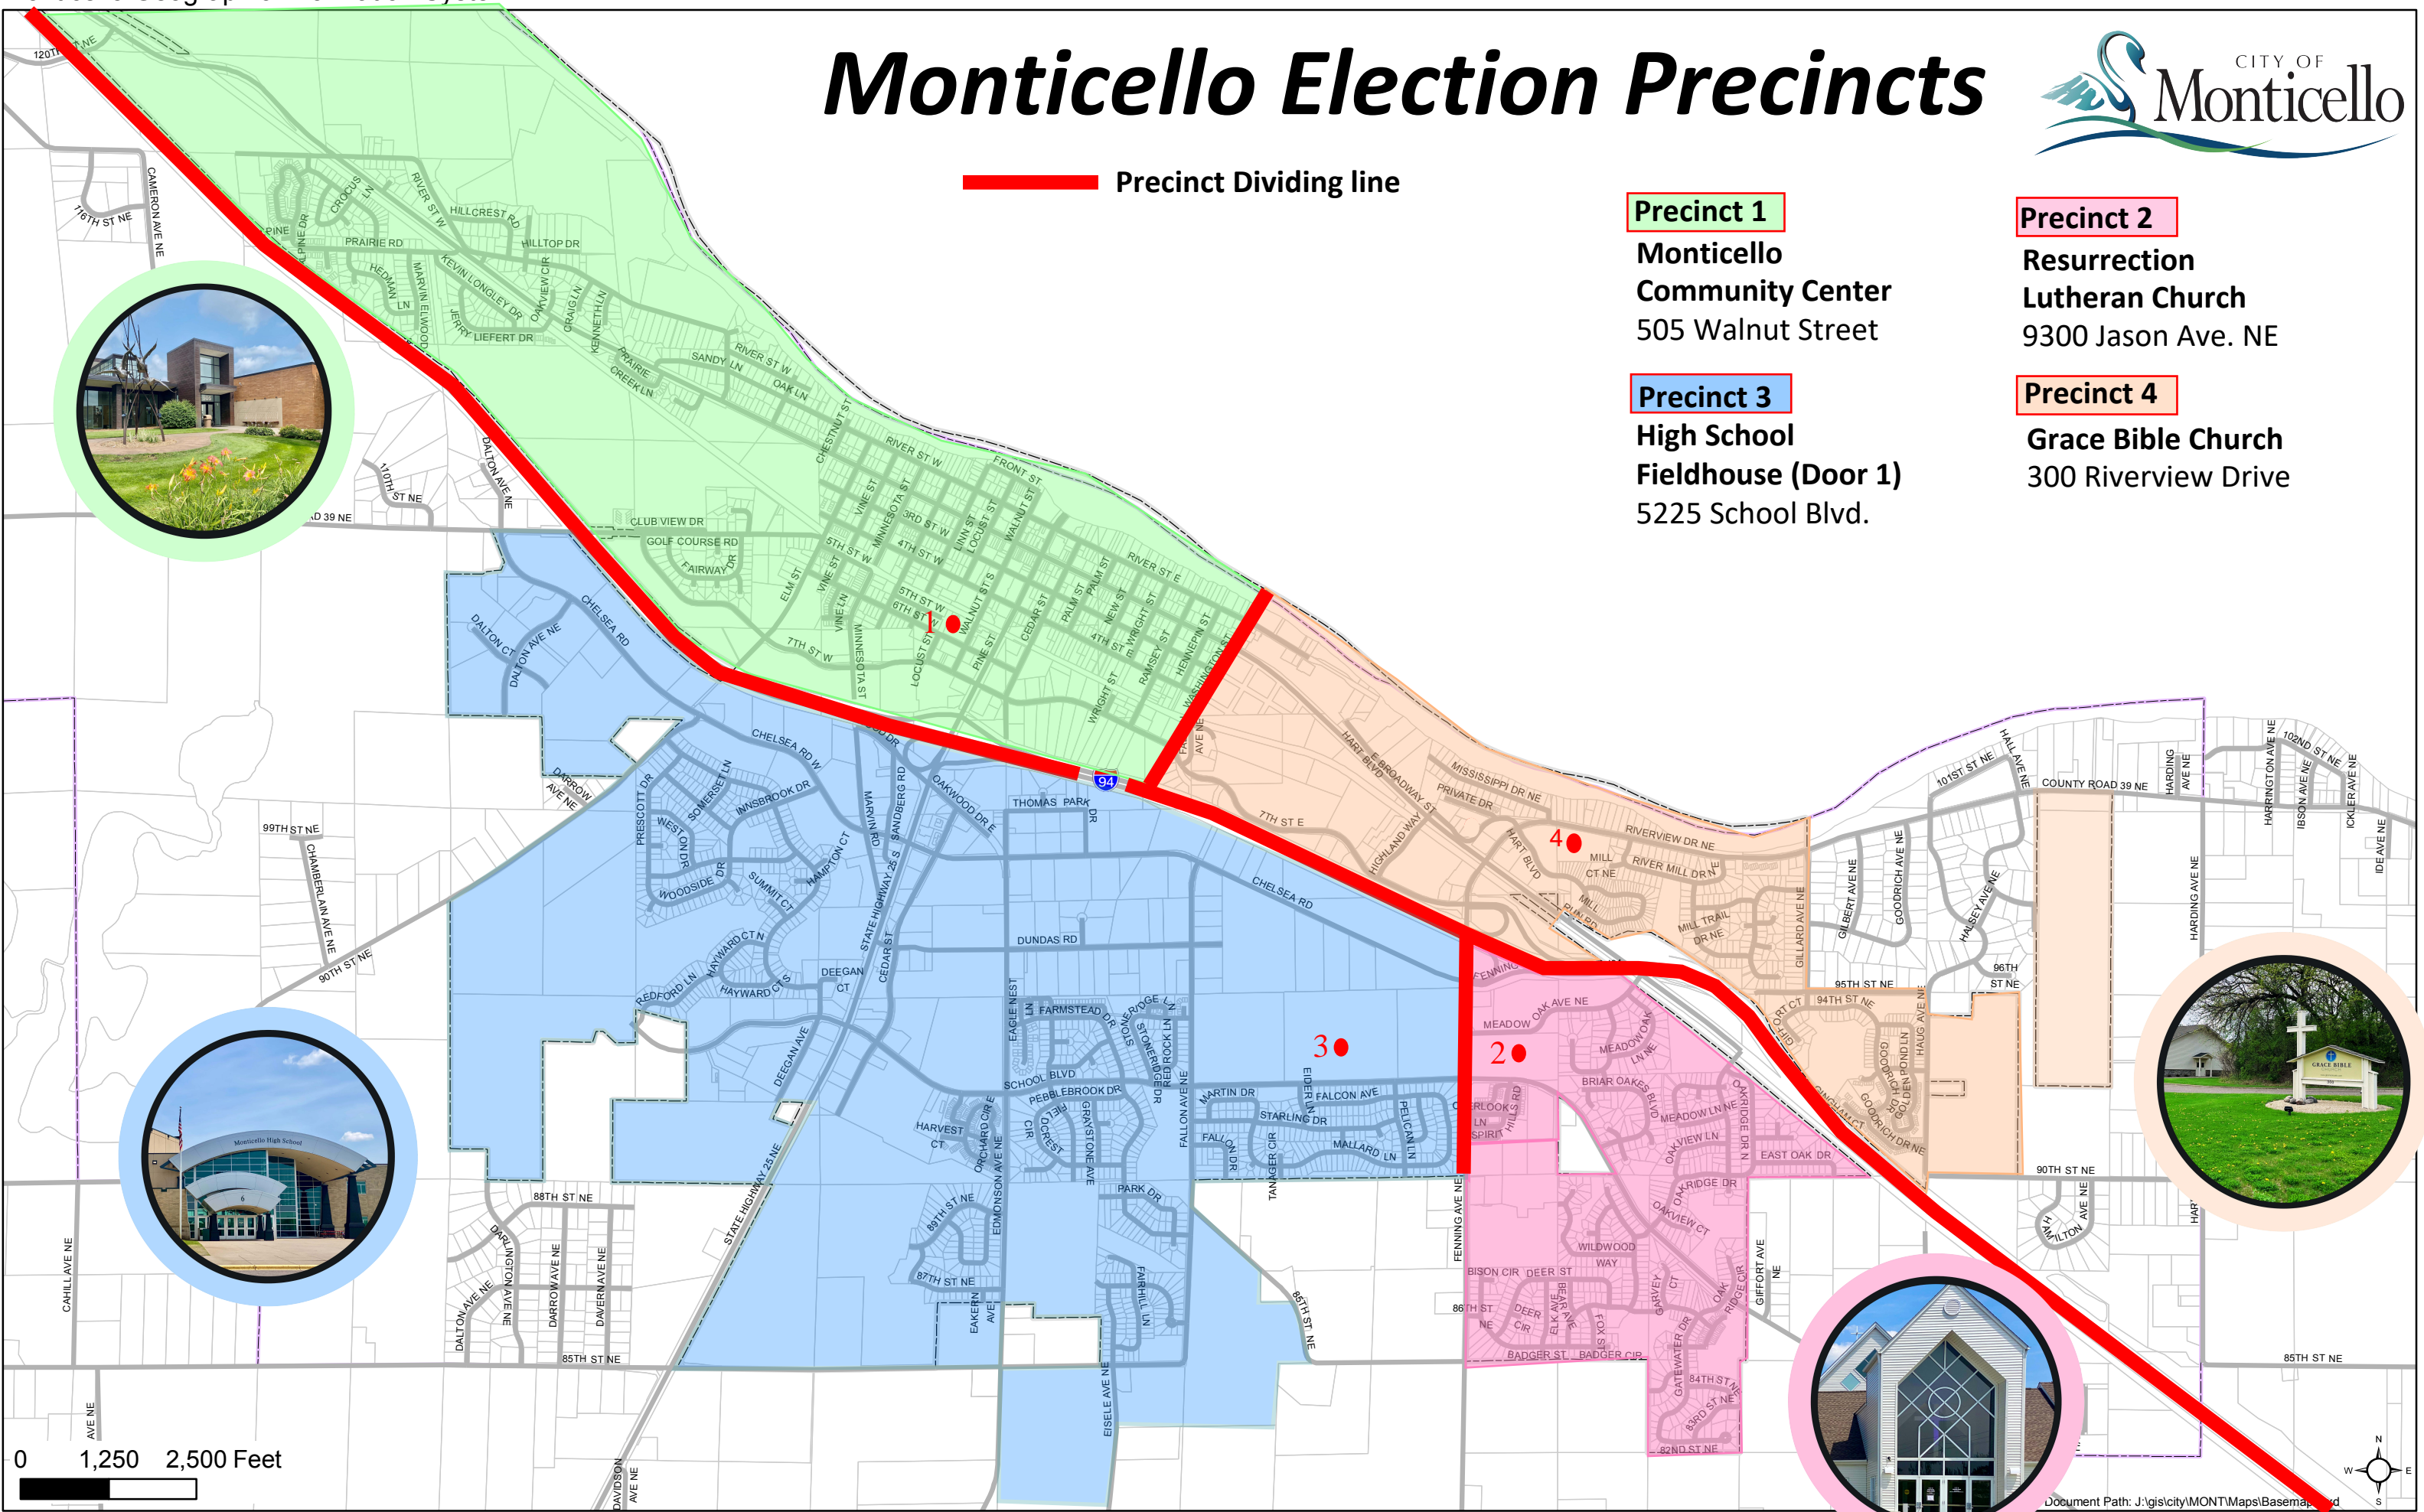

Monticello Election Precincts

 Precinct Dividing line

Precinct 1

**Monticello
Community Center**
505 Walnut Street

Precinct 2

**Resurrection
Lutheran Church**
9300 Jason Ave. NE

Precinct 3

**High School
Fieldhouse (Door 1)**
5225 School Blvd.

Precinct 4

Grace Bible Church
300 Riverview Drive

0 1,250 2,500 Feet